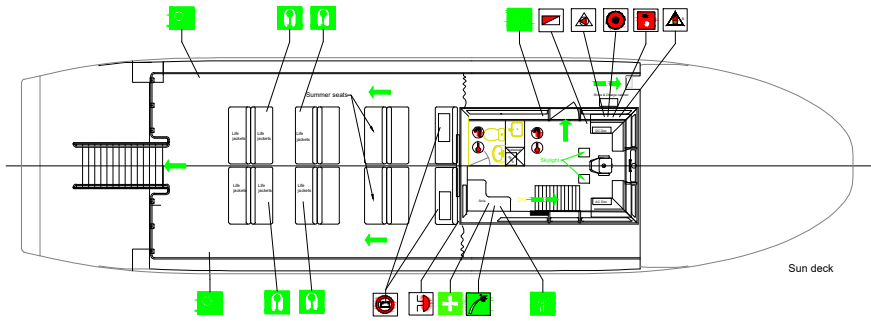

FIRE AND SAFETY PLAN

	Klasse A skod A=Class division
	Klasse A brændbar A=class hinged fire door
	Brandslange med dyse – Vond 15 m Fire hose and nozzle – Water 15 m 2 stk. 2 pcs.
	Brandslukker – CO² Fire extinguisher – CO² 3 stk. 3 pcs.
	Brandslukker – Pulver Fire extinguisher – Powder 5 stk. 5 pcs.
	Brandslukker – Skum Fire extinguisher – Foam 4 stk. 4 pcs.
	Fjernudløsningscentral – Aerosol Remote release station – Aerosol
	Område beskyttet af brandslukningsystem – Aerosol Space protected by fire extinguishing system – Aerosol
	Område beskyttet af watermist system Space protected by watermist system Closing device for ventilation inlet or outlet
	Automatiske lukkeanordning til ventilation Closing device for ventilation inlet or outlet
	Manuel lukkeanordning til ventilation 2 stk. 2 pcs.
	Fjernbetjening brandpumpe Remote control for fire pump 2 stk. 2 pcs.
	Fjernbetjening brændstofventiler Remote control for fuel oil valves 2 stk. 2 pcs.
	Brandhydrant Fire hydrant 2 stk. 2 pcs.
	Brandplan Fire protection appliances 2 stk. 2 pcs.
	Brandpumpe Fire pump 2 stk. 2 pcs.
	Nædstransforing (Nædbatteri) Emergency source of electrical power (battery) 2 stk. 2 pcs.
	Kontrolpanel for brand- detektor og alarmsystem Control panel for fire detection and alarm system 1 stk. 1 pcs.
	Trykknop for generelalarm Push button/switch for general alarm 1 stk. 1 pcs.
	Trykknop for brandalarm Manually operated call point 3 stk. 3 pcs.
	Rum eller gruppe af rum overvåget af røgdetektor Space or group of spaces monitored by smoke detector
	Rum eller gruppe af rum overvåget af varmedetektor Space or group of spaces monitored by heat detector
	Brand sirene Fire siren 2 stk. 2 pcs.
	Oppustelig redningslåde 75 personer Inflatable Life Raft 75 persons 3 stk. 3 pcs.
	Voksen redningsvest Life Jacket, Adult 163 stk. 163 pcs.
	Børne redningsvest Childs life jacket
	Spædbarn redningsvest Infant lifejacket 5 stk. 5 pcs.
	Nædblus Emergency Flores 6 stk. 6 pcs.
	Redningsdragt Immersion Suit 2 stk. 2 pcs.
	Medicinkiste Medical Chest 1 stk. 1 pcs.
	Transportabel VHF Portable VHF 1 stk. 1 pcs.
	Redningskrans med line Life Buoy with 30.0 m rope 4 stk. 4 pcs.

FAABORG VÆRT A/S REISER & TURETILBUD	150	150	150
	1161	1161	1161
	FAABORG passenger ferry	FAABORG passenger ferry	FAABORG passenger ferry
	Corvus, Salsine & Chabot AB	Corvus, Salsine & Chabot AB	Corvus, Salsine & Chabot AB
	Elise	Elise	A1
	1161.11.01		04
Fire and safety plan