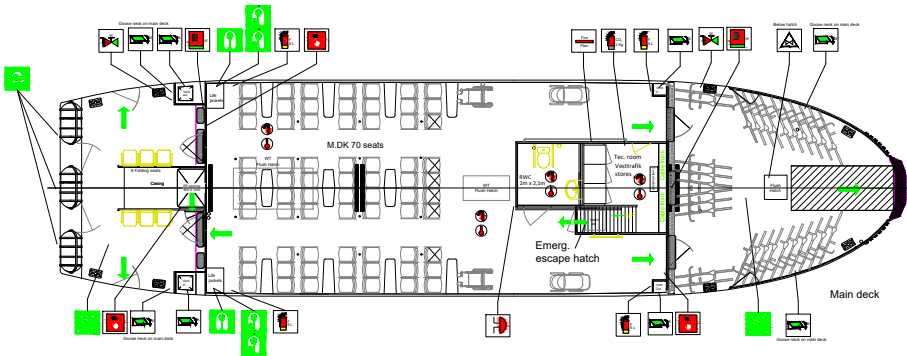

FIRE AND SAFETY PLAN

	Klasse A skod A=Class division
	Klasse A brændbar A=class hinged fire door
	Brandslange med dyse – Vond 15 m Fire hose and nozzle – Water 15 m 2 stk. 2 pcs.
	Brandslukker – CO² Fire extinguisher – CO² 3 stk. 3 pcs.
	Brandslukker – Pulver Fire extinguisher – Powder 5 stk. 5 pcs.
	Brandslukker – Skum Fire extinguisher – Foam 4 stk. 4 pcs.
	Fjernudløsningscentral – Aerosol Remote release station – Aerosol
	Område beskyttet af brandslukningsystem – Aerosol Space protected by fire extinguishing system – Aerosol
	Område beskyttet af watermist system Space protected by watermist system Closing device for ventilation inlet or outlet
	Automatiske lukkeanordning til ventilation Closing device for ventilation inlet or outlet
	Manuel lukkeanordning til ventilation 2 stk. 2 pcs.
	Fjernbetjening brandpumpe Remote control for fire pump 2 stk. 2 pcs.
	Fjernbetjening brændstofventiler Remote control for fuel oil valves 2 stk. 2 pcs.
	Brandhydrant Fire hydrant 2 stk. 2 pcs.
	Brandplan Fire protection appliances 2 stk. 2 pcs.
	Brandpumpe Fire pump 2 stk. 2 pcs.
	Nædstransforing (Nædbatteri) Emergency source of electrical power (battery) 2 stk. 2 pcs.
	Kontrolpanel for brand- detektor og alarmsystem Control panel for fire detection and alarm system 1 stk. 1 pcs.
	Trykknop for generelalarm Push button/switch for general alarm 1 stk. 1 pcs.
	Trykknop for brandalarm Manually operated call point 3 stk. 3 pcs.
	Rum eller gruppe af rum overvåget af røgdetektor Space or group of spaces monitored by smoke detector
	Rum eller gruppe af rum overvåget af varmedetektor Space or group of spaces monitored by heat detector
	Brand sirene Fire siren 2 stk. 2 pcs.
	Oppustelig redningslåde 75 personer Inflatable Life Raft 75 persons 3 stk. 3 pcs.
	Voksen redningsvest Life Jacket, Adult 163 stk. 163 pcs.
	Børne redningsvest Childs life jacket
	Spædbarn redningsvest Infant lifejacket 5 stk. 5 pcs.
	Nædblus Emergency Flores 6 stk. 6 pcs.
	Redningsdragt Immersion Suit 2 stk. 2 pcs.
	Medicinkiste Medical Chest 1 stk. 1 pcs.
	Transportabel VHF Portable VHF 1 stk. 1 pcs.
	Redningskrans med line Life Buoy with 30.0 m rope 4 stk. 4 pcs.

FAABORG VÆRT A/S REISER & TURETILBUD	150	150	150
	1161	1161	1161
	FAABORG passenger ferry	FAABORG passenger ferry	FAABORG passenger ferry
	Corvus, Salsine & Chabot AB	Corvus, Salsine & Chabot AB	Corvus, Salsine & Chabot AB
	Elise	Elise	A1
	1161.11.01		04
Fire and safety plan