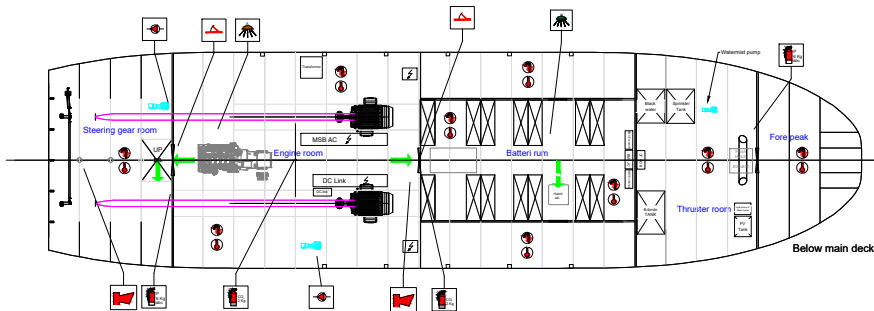

FIRE AND SAFETY PLAN

	Klasse A skod A=Class division
	Klasse A brændbar A=class hinged fire door
	Brandslange med dyse – Vond 15 m Fire hose and nozzle – Water 15 m 2 stk. 2 pcs.
	Brandslukker – CO² Fire extinguisher – CO² 3 stk. 3 pcs.
	Brandslukker – Pulver Fire extinguisher – Powder 5 stk. 5 pcs.
	Brandslukker – Skum Fire extinguisher – Foam 4 stk. 4 pcs.
	Fjernudløsningscentral – Aerosol Remote release station – Aerosol
	Område beskyttet af brandslukningsystem – Aerosol Space protected by fire extinguishing system – Aerosol
	Område beskyttet af watermist system Space protected by watermist system Closing device for ventilation inlet or outlet
	Automatiske lukkeanordning til ventilation Closing device for ventilation inlet or outlet
	Manuel lukkeanordning til ventilation 2 stk. 2 pcs.
	Fjernbetjening brandpumpe Remote control for fire pump 2 stk. 2 pcs.
	Fjernbetjening brændstofventiler Remote control for fuel oil valves 2 stk. 2 pcs.
	Brandhydrant Fire hydrant 2 stk. 2 pcs.
	Brandplan Fire protection appliances 2 stk. 2 pcs.
	Brandpumpe Fire pump 2 stk. 2 pcs.
	Nædstransforing (Nædbatteri) Emergency source of electrical power (battery) 2 stk. 2 pcs.
	Kontrolpanel for brand- detektor og alarmsystem Control panel for fire detection and alarm system 1 stk. 1 pcs.
	Trykknop for generelalarm Push button/switch for general alarm 1 stk. 1 pcs.
	Trykknop for brandalarm Manually operated call point 3 stk. 3 pcs.
	Rum eller gruppe af rum overvåget af røgdetektor Space or group of spaces monitored by smoke detector
	Rum eller gruppe af rum overvåget af varmedetektor Space or group of spaces monitored by heat detector
	Brand sirene Fire siren 2 stk. 2 pcs.
	Oppustelig redningslåde 75 personer Inflatable Life Raft 75 persons 3 stk. 3 pcs.
	Voksen redningsvest Life Jacket, Adult 163 stk. 163 pcs.
	Børne redningsvest Childs life jacket
	Spædbarn redningsvest Infant lifejacket 5 stk. 5 pcs.
	Nædblus Emergency Flores 6 stk. 6 pcs.
	Redningsdragt Immersion Suit 2 stk. 2 pcs.
	Medicinkiste Medical Chest 1 stk. 1 pcs.
	Transportabel VHF Portable VHF 1 stk. 1 pcs.
	Redningskrans med line Life Buoy with 30.0 m rope 4 stk. 4 pcs.

FAABORG VÆRT A/S REISER & TURETILBUD	150	150	150
	1161	1161	1161
	FAABORG passenger ferry	FAABORG passenger ferry	FAABORG passenger ferry
	Corvus, Salsine & Chabot AB	Corvus, Salsine & Chabot AB	Corvus, Salsine & Chabot AB
	Elise	Elise	A1
	1161.11.01		04
Fire and safety plan