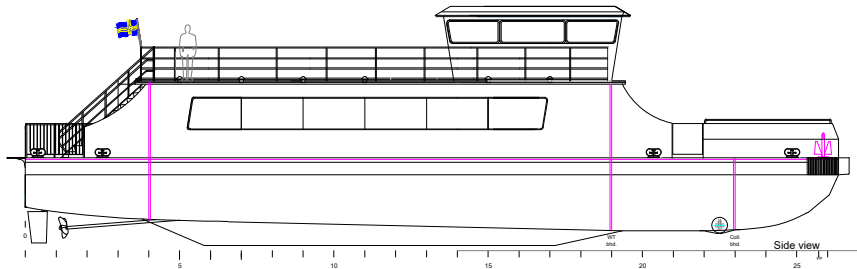

FIRE AND SAFETY PLAN

	Klasse A skod A=Class division
	Klasse A brændbar A=class hinged fire door
	Brandslange med dyse – Vond 15 m Fire hose and nozzle – Water 15 m 2 stk. 2 pcs.
	Brandslukker – CO² Fire extinguisher – CO² 3 stk. 3 pcs.
	Brandslukker – Pulver Fire extinguisher – Powder 5 stk. 5 pcs.
	Brandslukker – Skum Fire extinguisher – Foam 4 stk. 4 pcs.
	Fjernudløsningscentral – Aerosol Remote release station – Aerosol
	Område beskyttet af brandslukningsystem – Aerosol Space protected by fire extinguishing system – Aerosol
	Område beskyttet af watermist system Space protected by watermist system Closing device for ventilation inlet or outlet
	Automatiske lukkeanordning til ventilation Closing device for ventilation inlet or outlet
	Manuel lukkeanordning til ventilation 2 stk. 2 pcs.
	Fjernbetjening brandpumpe Remote control for fire pump 2 stk. 2 pcs.
	Fjernbetjening brændstofventiler Remote control for fuel oil valves 2 stk. 2 pcs.
	Brandhydrant Fire hydrant 2 stk. 2 pcs.
	Brandplan Fire protection appliances 2 stk. 2 pcs.
	Brandpumpe Fire pump 2 stk. 2 pcs.
	Nædstransforing (Nædbatteri) Emergency source of electrical power (battery) 2 stk. 2 pcs.
	Kontrolpanel for brand- detektor og alarmsystem Control panel for fire detection and alarm system 1 stk. 1 pcs.
	Trykknop for generelalarm Push button/switch for general alarm 1 stk. 1 pcs.
	Trykknop for brandalarm Manually operated call point 3 stk. 3 pcs.
	Rum eller gruppe af rum overvåget af røgdetektor Space or group of spaces monitored by smoke detector
	Rum eller gruppe af rum overvåget af varmedetektor Space or group of spaces monitored by heat detector
	Brand sirene Fire siren 2 stk. 2 pcs.
	Oppustelig redningslåde 75 personer Inflatable Life Raft 75 persons 3 stk. 3 pcs.
	Voksen redningsvest Life Jacket, Adult 163 stk. 163 pcs.
	Børne redningsvest Childs life jacket
	Spædbarn redningsvest Infant lifejacket 5 stk. 5 pcs.
	Nædblus Emergency Flores 6 stk. 6 pcs.
	Redningsdragt Immersion Suit 2 stk. 2 pcs.
	Medicinkiste Medical Chest 1 stk. 1 pcs.
	Transportabel VHF Portable VHF 1 stk. 1 pcs.
	Redningskrans med line Life Buoy with 30.0 m rope 4 stk. 4 pcs.

FAABORG VÆRT A/S REISER & TURETILBUD	150	150	150
	1161	1161	1161
	FAABORG passenger ferry	FAABORG passenger ferry	FAABORG passenger ferry
	Corvus, Salsine & Chabot AB	Corvus, Salsine & Chabot AB	Corvus, Salsine & Chabot AB
	Elise	Elise	A1
	1161.11.01		04
Fire and safety plan